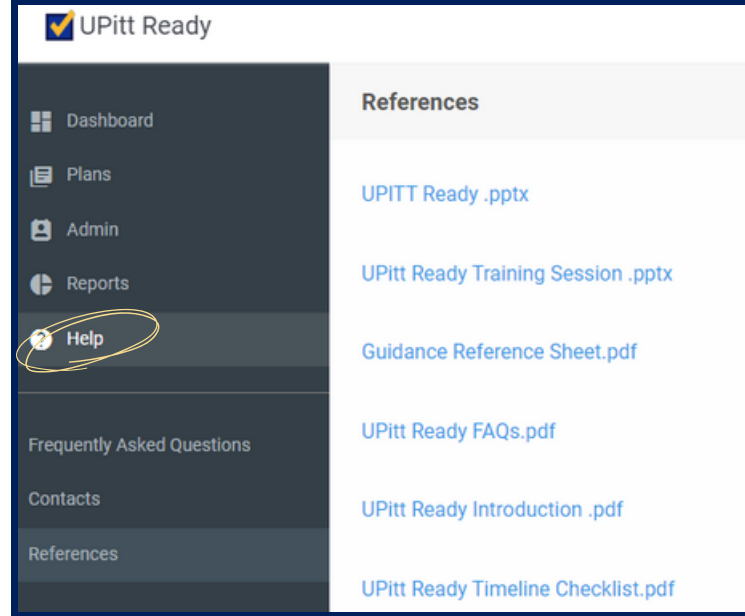

**UPitt Ready: <https://pitt.kuali.co/ready/>
Charlyn J. Loera - Business Continuity Coordinator
Email: cjl124@pitt.edu**